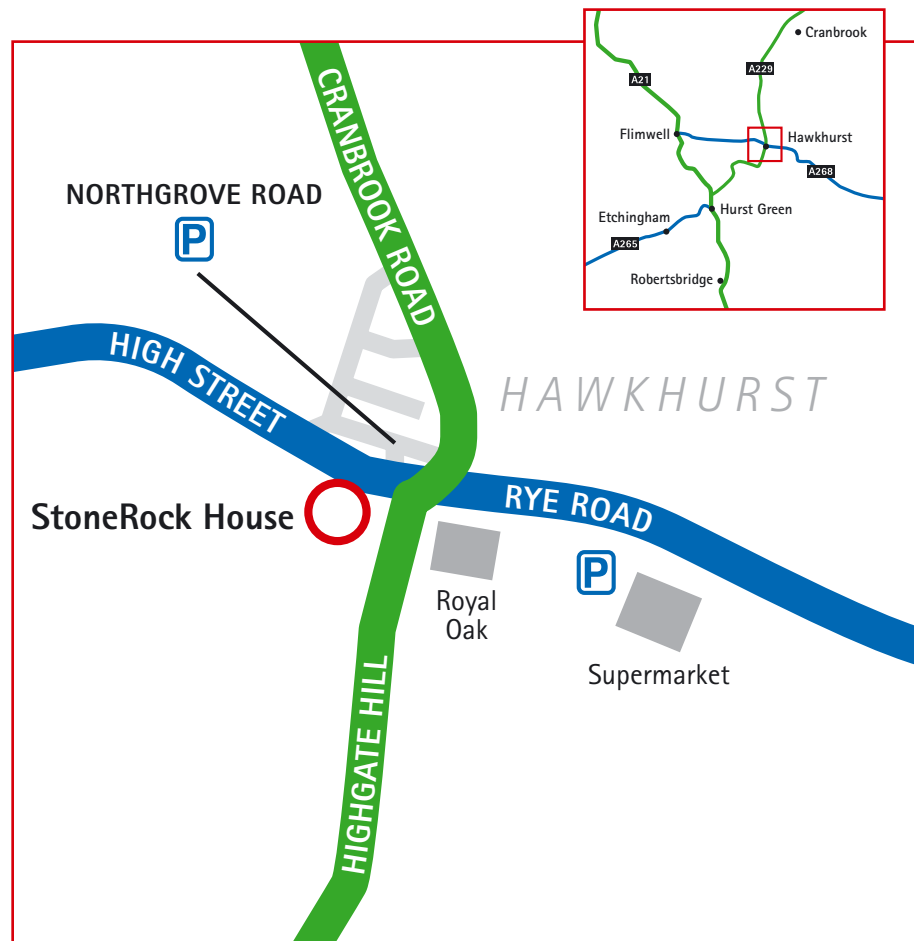

From Tunbridge Wells take the A21 to Flimwell. Turn left on the A268 to Hawkhurst. StoneRock House is on the right, just before the traffic lights.

From Ashford take the A28, through Tenterden, to reach the A268. Turn right to Hawkhurst. StoneRock House is on the left, just past the traffic lights.

From Hastings take the A21, past Robertsbridge, to Flimwell. Turn right on the A268 to Hawkhurst. StoneRock House is on the right, just before the traffic lights.

From Etchingham Railway Station follow A265 to Hurst Green. Turn left on the A21 to Coopers Corner, then right on A229 to The Moor and Hawkhurst. At the traffic lights, with the Royal Oak on the right, turn left and StoneRock House is on the left.